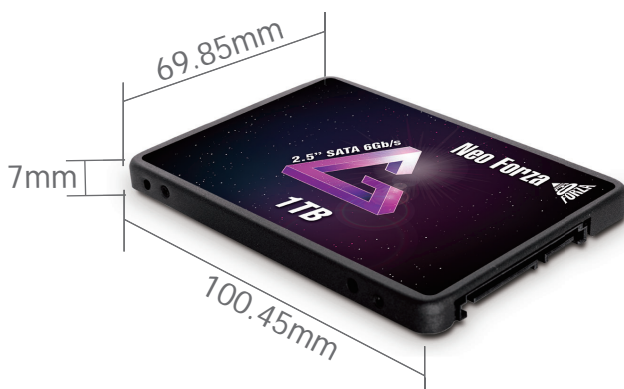

SOLID STATE DRIVE

{NFS01}

The NFS01 series solid state drive build with 3D NAND Flash that provides higher storage density, efficiency, and reliability than traditional 2D NAND. It features intelligent SLC caching. Featuring LDPC ECC and technologies such as high TBW(total bytes written), the NFS01 series instantly upgrades notebook and desktop PCs with superior stability, durability, and power efficiency.

Dimension :

Packaging :

Capacity is Power, Speed is King.

| | |
|-----------------------|--|
| Model No. | NFS01 series |
| Capacity | 120GB/128GB/240GB/256GB/480GB/512GB/960GB/1TB |
| Form Factor | 2.5" |
| NAND Flash | 3D FLASH |
| Controller | SM2258XT |
| Dimensions(MM) | 100.45 x 69.85 x 7 |
| Weight | 47.5g |
| Interface | SATA3 6Gb/s |
| Performance | 120GB/128GB Performance(CDM) : Read : 400-560MB/S Write : 370-480MB/S 240GB/256GB Performance(CDM) : Read : 420-560MB/S Write : 375-510MB/S 480GB/512GB Performance(CDM) : Read : 420-560MB/S Write : 400-510MB/S 960GB/1TB Performance(CDM) : Read : 420-560MB/S Write : 400-520MB/S *Actual performance may vary due to available SSD capacity, system hardware and software components, and other factors |
| Operating temperature | 0°C-70°C |
| Storage temperature | -40°C-85°C |
| Shock resistance | 1500G/0.5ms |
| MTBF | 2,000,000 hours |
| Warranty | 3 Years warranty |